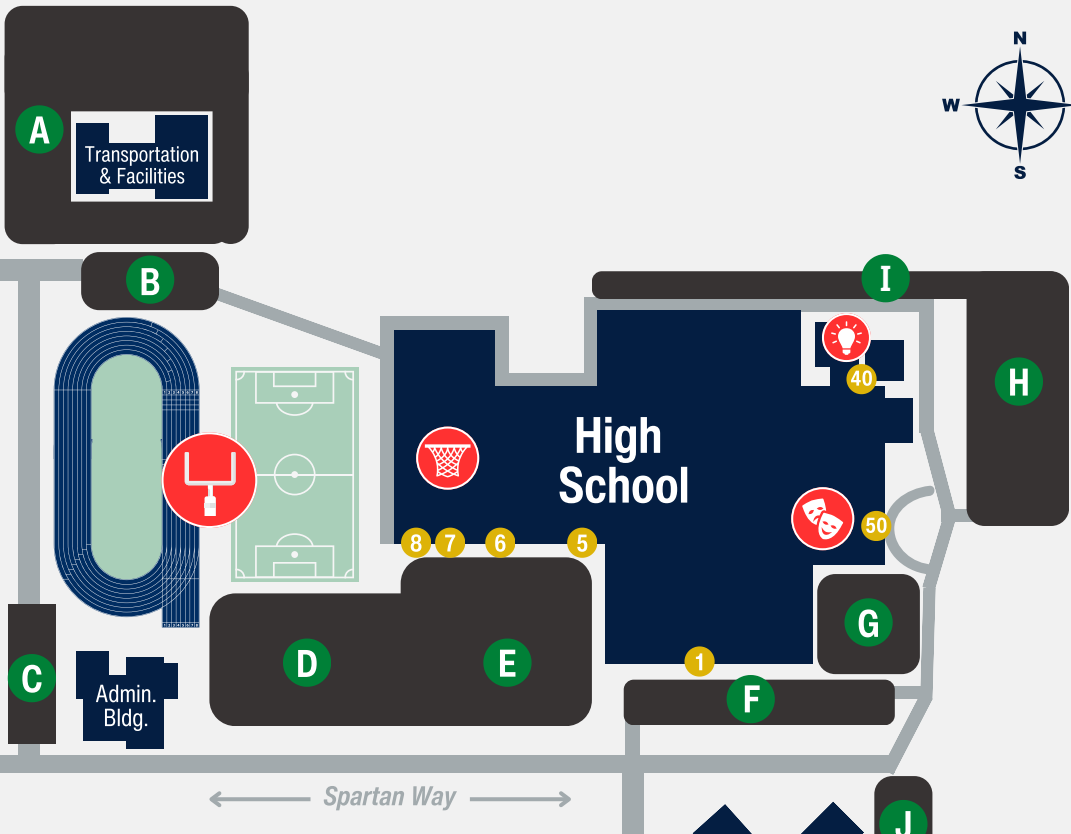

NORTH ENTRANCE

Wegman Road

WEST ENTRANCE

Spartan Way

Spartan Way

SOUTH ENTRANCE

Buffalo Road

MAP KEY

- Gates Chili Performing Arts Ctr.
- Gates Chili Professional Learning Ctr.
- Spartan Field House
- Spartan Stadium
- Door / building entrance
- Campus entrance
- Parking lot

ADDRESSES

- High School: 1 Spartan Way
- Middle School: 2 Spartan Way
- Administration Building: 3 Spartan Way
- Transportation & Facilities Center: 4 Spartan Way